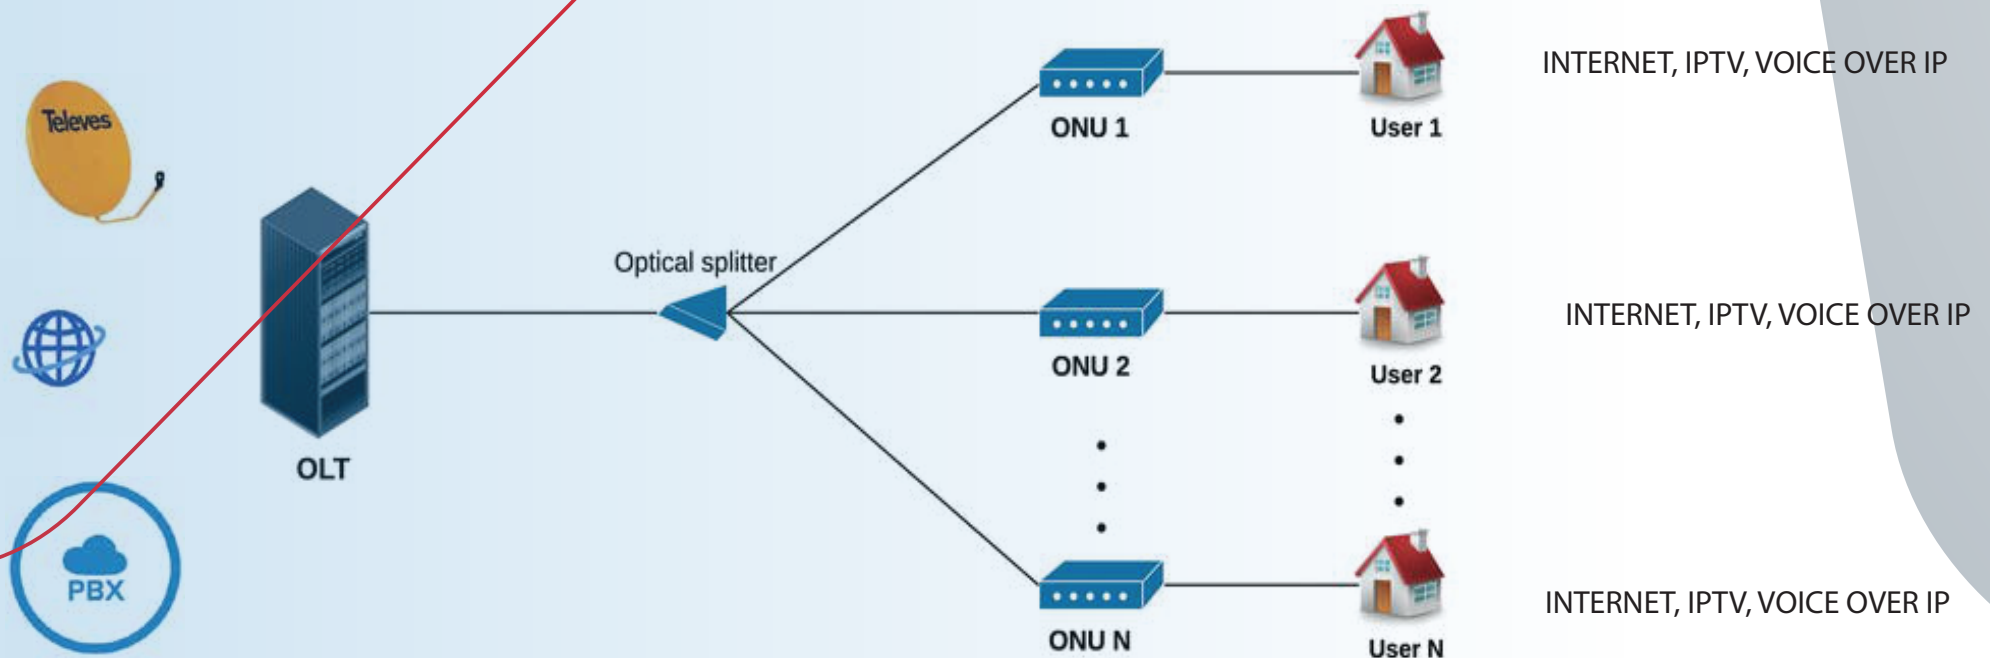

Satellite system

FIBER SETALLITE SYSTEM

Satellite system Fiber for building, isolate network

VOICE OVER IP

- 1- No need isolate network, Work over ethernet system or PON, GPON
 - 2-No tolls
 - 3-Higher quality sound
- Voice over Ip with PSTN, Can call to PSTN system

Three in one
THREE SYSTEM OVER THE SAME FIBER CABLE

Collaboration

CCTV network

CCTV NVR system Normal switch
INDUSTRIAL environment

CCTV network system with Industri
For tough environment dusty or wc

Enterprise CCTV

Intercom

Communications devices that allow people in different parts of a building, aircraft, ship, etc., to speak to each other, and control access door

Access control

access control is the selective restriction of access to a place or other resource, while access management describes the process